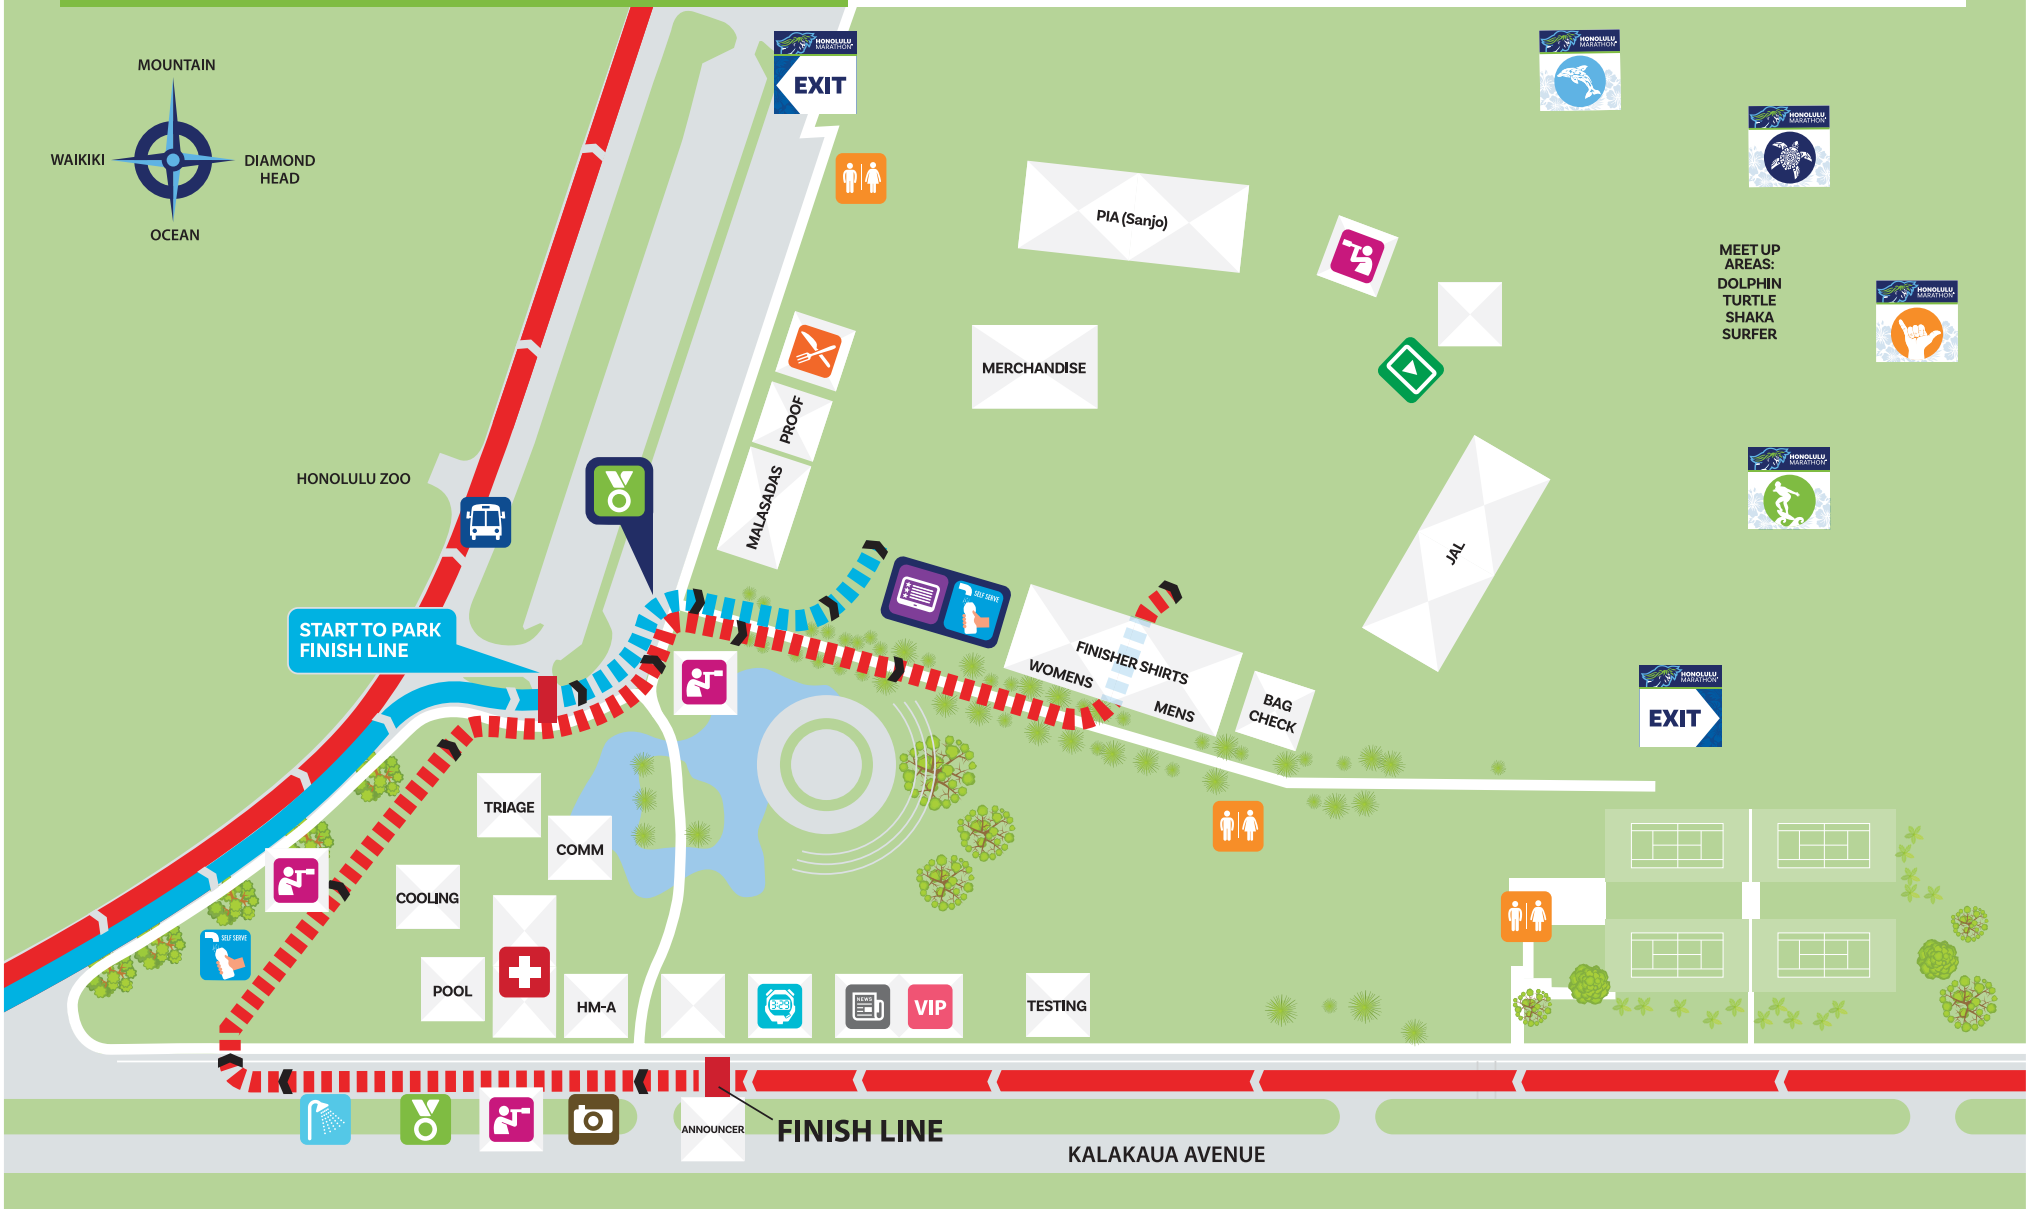

HONOLULU MARATHON®

FESTIVAL AREA MAP

- MARATHON ROUTE
- START TO PARK ROUTE
- EXIT TO KAPIOLANI PARK
- FINISH LINE
- MEDICAL AID
- THE BUS
- SELF SERVE WATER AID
- FINISHER SHIRT TENT
- TOILETS
- MEDALS
- ASC PHOTOS
- FINISHERS FOOD COURT
- SHOWERS
- MEDIA
- RESULTS
- JUMBO SCREEN
- VIP
- TIMING
- BAG CHECK
- INFORMATION LOST & FOUND
- OBSERVATION TOWER

FINISH LINE

KALAKAUA AVENUE